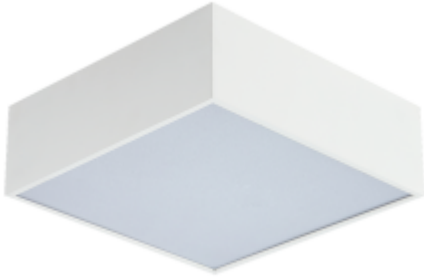

## SOLO 25 SQ

Available colors:

○ 20149-W25-250

● 20149-B25-250

Beam angle:

110°

LED Color:

2700K 3000K 4000K 6000K

System Power:

25W

CRI:

90

Material:

aluminium, PC

Location:

Interior

Fixation:

Ceiling

Installation:

Surface

Product dimension:

250x250x59mm

Input:

220-240V 50/60HZ

The range comes in different diameters and application possibilities. SOLO features in-house developed printed circuit boards

specifically engineered to provide a uniform illumination of the polycarbonate. Small to large, recessed to suspended, for general