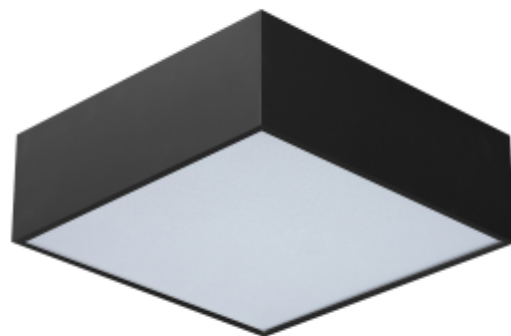

<https://uni-luce.com>
+39 339 505 5880
info@uni-luce.com

Via Monselice, 26, 20832 Desio
MB, Italy

SOLO 25 SQ

Available colors:

○ 20149-W25-250

● 20149-B25-250

Beam angle:

110°

LED Color:

2700K 3000K 4000K 6000K

System Power:

25W

CRI:

90

Material:

aluminium, PC

Location:

Interior

Fixation:

Ceiling

Installation:

Surface

Product dimension:

250x250x59mm

Input:

220-240V 50/60HZ

IP:

20

Class:

II

DIM Option:

DALI TRIAC 1-10V DTW