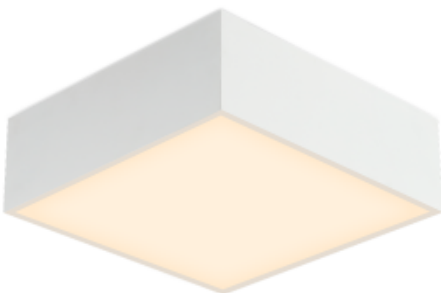

<https://uni-luce.com>
+39 339 505 5880
info@uni-luce.com

Via Monselice, 26, 20832 Desio
MB, Italy

SOLO 25 SQ

Available colors:

○ 20149-W25-250

● 20149-B25-250

Beam angle:

110°

LED Color:

2700K 3000K 4000K 6000K

System Power:

25W

CRI:

90

Material:

aluminium, PC

Location:

Interior

Fixation:

Ceiling

Installation:

Surface

Product dimension:

250x250x59mm

Input:

220-240V 50/60HZ

IP:

20

Class:

II

DIM Option:

DALI TRIAC 1-10V DTW