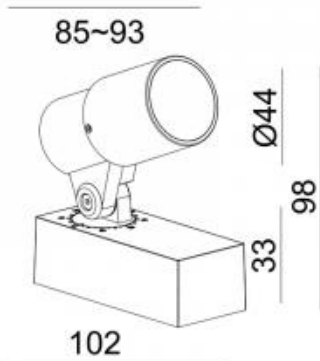

<https://uni-luce.com>
+39 339 505 5880
info@uni-luce.com

Via Monselice, 26, 20832 Desio
MB, Italy

SPOT PLUS ZOOM 5 24V BOX

Available colors:

- 1618-B5-VD
- 1618-W5-VD
- 1618-GR5-VD
- 1618-DGR5-VD

Beam angle:	18~50°
LED Color:	3000K 4000K 6000K 5000K
System Power:	5W
CRI:	90
Lumen output:	500lm
Material:	aluminium, PC, glass
Location:	Exterior
Fixation:	Garden spot
Product dimension:	D44 x 102 x H98mm
Input:	24V DC
IP:	65
Class:	III
IK:	08

<https://uni-luce.com>

+39 339 505 5880

info@uni-luce.com

Via Monselice, 26, 20832 Desio

MB, Italy

Flexible, subtle, elegant and powerful: these are the keywords that describe the Kix perfectly. Despite its low-profile appearance, Kix excels in light output and quality, ideal for walkway lighting or other landscape applications. Kix is easy and flexible to use thanks to the adjustable head, designed to provide optimal cooling and eliminate glare. Kix is available for installation on wall or floor, to strap around a tree or to mount in soft green areas with a pin. In addition to the more robust version of Kix, there is also a S(mall) and M(edium) version available. Kix S combines a power LED with a lens, resulting in a nice 10° light beam. All models have an IP65 rating and are available in alu grey or dark grey.