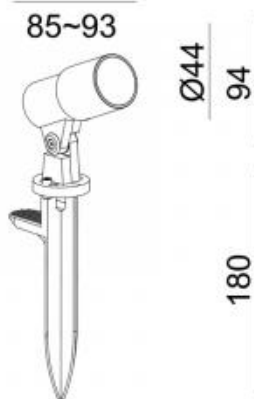

Beam angle:	18~50°
LED Color:	3000K 4000K 6000K 5000K
System Power:	5W
CRI:	90
Lumen output:	500lm
Material:	aluminium, glass, PC
Location:	Exterior
Fixation:	Garden spot
Product dimension:	D44 x 85 x H274mm
Input:	24V DC
IP:	65
Class:	III
IK:	08

<https://uni-luce.com>

+39 339 505 5880

info@uni-luce.com

Via Monselice, 26, 20832 Desio

MB, Italy

Flexible, subtle, elegant and powerful: these are the keywords that describe the Kix perfectly. Despite its low-profile appearance, Kix excels in light output and quality, ideal for walkway lighting or other landscape applications. Kix is easy and flexible to use thanks to the adjustable head, designed to provide optimal cooling and eliminate glare. Kix is available for installation on wall or floor, to strap around a tree or to mount in soft green areas with a pin. In addition to the more robust version of Kix, there is also a S(mall) and M(edium) version available. Kix S combines a power LED with a lens, resulting in a nice 10° light beam. All models have an IP65 rating and are available in alu grey or dark grey.