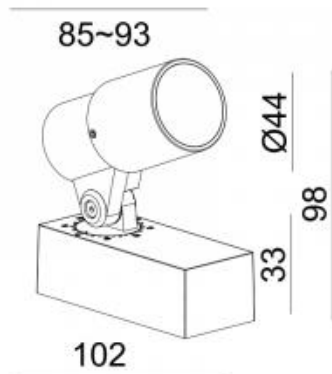

Beam angle:	18~50°
LED Color:	3000K 4000K 6000K 5000K
System Power:	5W
CRI:	90
Lumen output:	500lm
Material:	aluminium, glass, PC
Location:	Exterior
Fixation:	Garden spot
Product dimension:	D44 x 102 x H98mm
Input:	220-240V 50/60HZ
IP:	65
Class:	III
IK:	08

<https://uni-luce.com>

+39 339 505 5880

info@uni-luce.com

Via Monselice, 26, 20832 Desio

MB, Italy

Flexible, subtle, elegant and powerful: these are the keywords that describe the Kix perfectly. Despite its low-profile appearance, Kix excels in light output and quality, ideal for walkway lighting or other landscape applications. Kix is easy and flexible to use thanks to the adjustable head, designed to provide optimal cooling and eliminate glare. Kix is available for installation on wall or floor, to strap around a tree or to mount in soft green areas with a pin. In addition to the more robust version of Kix, there is also a S(mall) and M(edium) version available. Kix S combines a power LED with a lens, resulting in a nice 10° light beam. All models have an IP65 rating and are available in alu grey or dark grey.