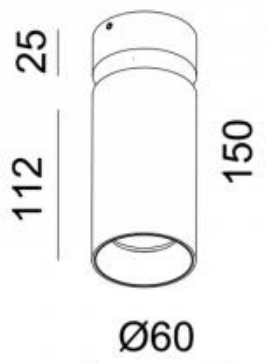

<https://uni-luce.com>

+39 339 505 5880

info@uni-luce.com

Via Monselice, 26, 20832 Desio

MB, Italy

SPY S

Available colors:

○ 431-WW9

● 431-BB9

○ 431-WB9

○ 431-WG9

◐ 431-BG9

Beam angle:

15° 50° 36°

LED Color:

2700K 3000K 4000K

LED power:

7,5W

System Power:

8,9W 500mA

CRI:

90

Lumen output:

1335lm

Location:

Interior

Fixation:

Ceiling

Installation:

Surface

Product dimension:

60x150mm

Input:

100-240V 50\60Hz

IP:

20

Class:

I

DIM Option:

ON/OFF TRIAC DTW