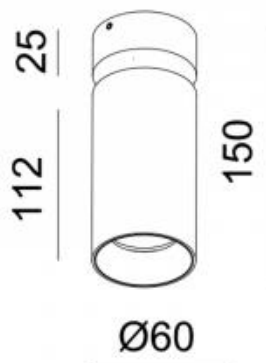

<https://uni-luce.com>
+39 339 505 5880
info@uni-luce.com

Via Monselice, 26, 20832 Desio
MB, Italy

SPY S+

Available colors:

- 431-WW12
- 431-BB12
- 431-WB12
- 431-WG12
- ◐ 431-BG12

Beam angle:	15° 50° 36°
LED Color:	2700K 3000K 4000K
LED power:	10,5W
System Power:	12,2W 350mA
CRI:	90
Lumen output:	1656lm
Location:	Interior
Fixation:	Ceiling
Installation:	Surface
Product dimension:	60x150mm
Input:	100-240V 50\60Hz
IP:	20
Class:	I
DIM Option:	ON/OFF TRIAC DTW