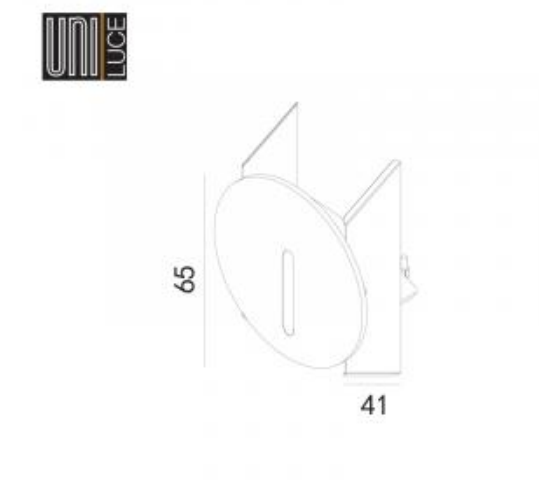

○ 500-W4RO

● 500-B4RO

Available colors:

Beam angle:

0°

LED Color:

2700K 3000K 4000K

LED power:

2,7W

System Power:

4W

CRI:

80

Lumen output:

346lm

Location:

Interior

Fixation:

Wall

Installation:

Recessed

Product dimension:

41x65mm

Input:

220-240V 50\60Hz

IP:

40

Class:

I