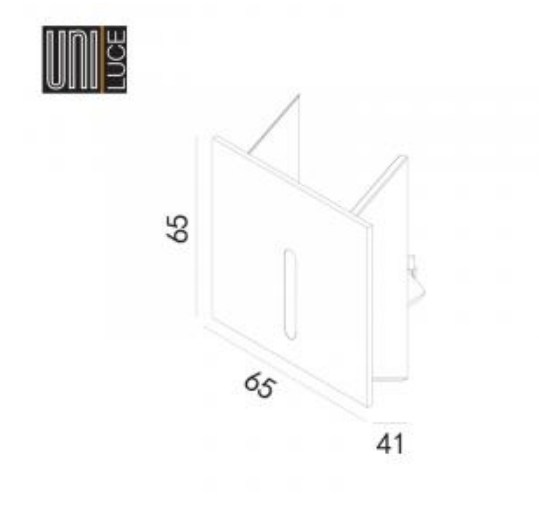

○ 500-W4SQ

● 500-B4SQ

Available colors:

Beam angle:

0°

LED Color:

2700K 3000K 4000K

LED power:

2,7W

System Power:

4W

CRI:

80

Lumen output:

346lm

Location:

Interior

Fixation:

Wall

Installation:

Recessed

Product dimension:

41x65x65mm

Input:

220-240V 50\60Hz

IP:

40

Class:

I