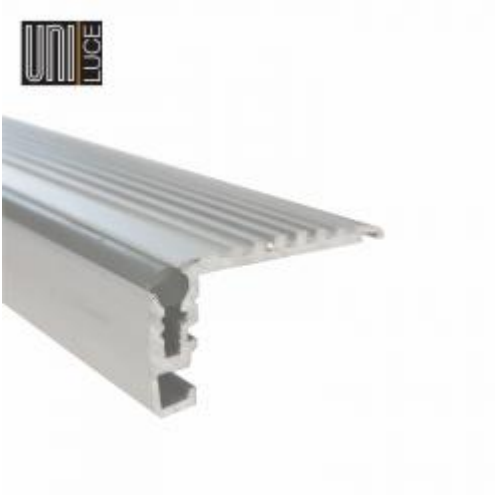

## STEP PROFILE UNI-ST-43x22,5

Available colors:

○ UNI-ST-43x22,5-W

● UNI-ST-43x22,5-B

○ UNI-ST-43x22,5-S

Beam angle:

0°

Material:

aluminium

Location:

Interior

Fixation:

Step

Installation:

Recessed

Product dimension:

43 x 22,5mm

Surface processing:

Anodizing

Diffuser transmittance:

60%