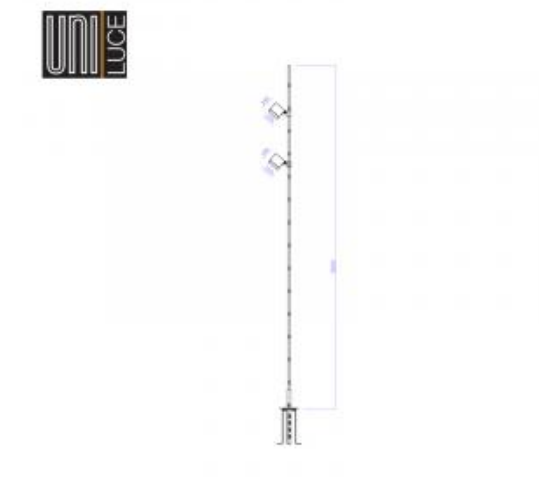

<https://uni-luce.com>
+39 339 505 5880
info@uni-luce.com

Via Monselice, 26, 20832 Desio
MB, Italy

STING 24

Available colors:

- 1681- 24
- 1681-W24
- 1681-GR24
- 1681-DGR24

Beam angle: 10° 19° 28° 63°
LED Color: 3000K 4000K 6000K 5000K
LED power: 2 x 10W
System Power: 2 x 13,5W
CRI: 90
Lumen output: 2 x 1344lm
Material: die-casting powder coating aluminum
Location: Exterior
Fixation: Bollards
Product dimension: D105 x 3000mm
Input: 220-240V 50/60HZ
IP: 65
Class: III
Light Source: LED

<https://uni-luce.com>

+39 339 505 5880

info@uni-luce.com

Via Monselice, 26, 20832 Desio

MB, Italy

As a projector for exterior use, STING has many appearances. It comes as a slim bollard with 1 or 2 light units. Like this, STING can be used throughout a complete outdoor project, to light up trees, emphasize architecture or highlight pathways.

Although compact in size, the clever design of STING offers a solution without any visible cabling outside of the luminaire. The hinge of the projector not only serves to tilt it into the wanted direction, it also hides away a passage for the cabling.

Uniform in design, STING comes in wide range of beam angles: from narrow 10° up to wide one with 63.°