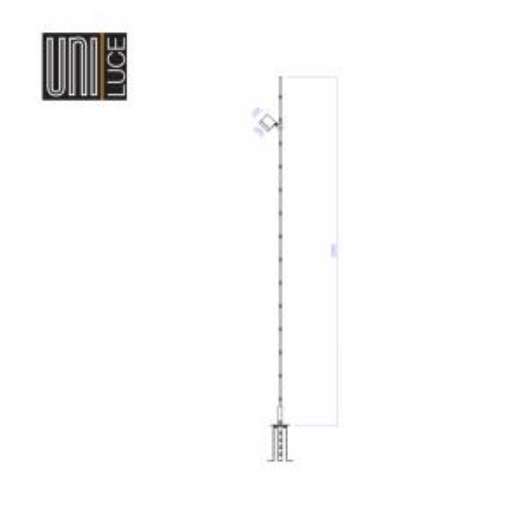

## STRING 12

Available colors:

- 1681- 12
- 1681-W12
- 1681-GR12
- 1681-DGR12

Beam angle: 10° 19° 28° 63°

LED Color: 3000K 4000K 6000K 5000K

System Power: 13,5W

CRI: 90K

Lumen output: 1344lm

Material: die-casting powder coating aluminum

Location: Exterior

Fixation: Bollards

Product dimension: D105 x 3000mm

Input: 220-240V 50/60HZ

IP: 65

Class: III

Light Source: LED

Although compact in size, the clever design of STING offers a solution without any visible cabling outside of the luminaire. The hinge of the projector not only serves to tilt it into the wanted direction, it also hides away a passage for the cabling.

Uniform in design, STING comes in wide range of beam angles: from narrow 10° up to wide one with 63.°