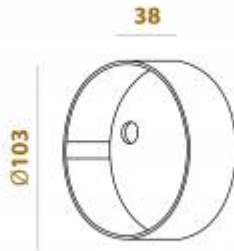

SURFACE MOUNTING BOX

Available colors:

○ 1158-W

● 1158-B

Beam angle:

0°

CRI:

80

Location:

Exterior

Fixation:

Ceiling

Installation:

Surface

Product dimension:

D103 x W38mm

IP:

65