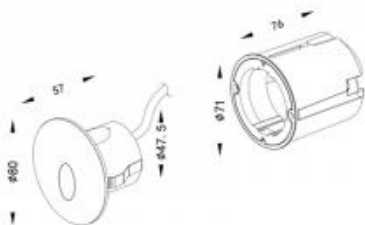

## SVEN RO

Available colors:	○ 481-SS1RO
Beam angle:	0° 0°
LED Color:	3000K 6000K
System Power:	1x1W
Lumen output:	51lm(6000K) 46lm (3000K)
Material:	SUS316L stainless steel
Location:	Exterior
Fixation:	Wall
Installation:	Recessed
Product dimension:	80x80x57mm
Input:	220-240V 50\60Hz 24V DC
IP:	65
Class:	II
Front cover:	SUS316L stainless steel
Mounting Sleeve:	ABS 035#
Light Beam:	80