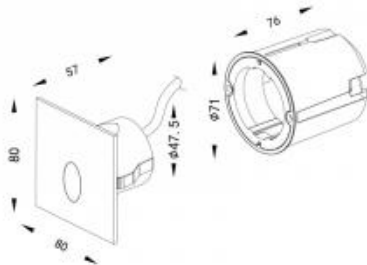

<https://uni-luce.com>
+39 339 505 5880
info@uni-luce.com

Via Monselice, 26, 20832 Desio
MB, Italy

SVEN SQ

Available colors:	○ 481-SS15Q
Beam angle:	0° 0°
LED Color:	3000K 6000K
System Power:	7x0,5W
Lumen output:	51lm(6000K) 46lm (3000K)
Material:	SUS316L stainless steel
Location:	Exterior
Fixation:	Wall
Installation:	Recessed
Product dimension:	80x80x57mm
Input:	220-240V 50\60Hz 24V DC
IP:	65
Class:	II
Front cover:	SUS316L stainless steel
Mounting Sleeve:	ABS 035#
Light Beam:	80