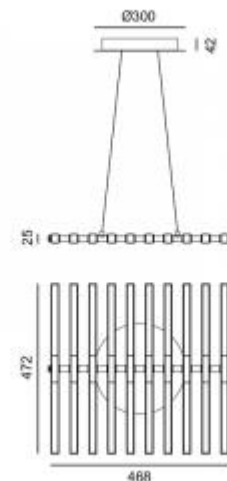

<https://uni-luce.com>
+39 339 505 5880
info@uni-luce.com

Via Monselice, 26, 20832 Desio
MB, Italy

SWIFT 500

Available colors:

○ 624-W30

● 624-B30

Beam angle:

0°

LED Color:

2700K 3000K 4000K

LED power:

25W

System Power:

30W

CRI:

90

Lumen output:

1383lm

Material:

aluminum

Location:

Interior

Fixation:

Ceiling

Installation:

Suspended

Product dimension:

468x472x25mm

Input:

220-240V 50\60Hz

IP:

20

Class:

I

DIM Option:

ON/OFF DALI TRIAC DTW