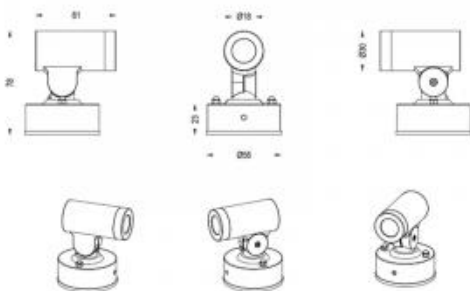

## TALO

Available colors:

- 592-W2
- 592-B2
- 592-GR2
- 592-DGR2

Beam angle:	15° 40°
LED Color:	3000K
LED power:	1W
System Power:	1,5W
CRI:	90
Lumen output:	100lm (6000K) 83lm (3000K)
Material:	die-casting powder coating aluminum
Location:	Exterior
Fixation:	Ceiling
Installation:	Surface
Product dimension:	56x78x61mm
Input:	24V DC
IP:	65
Class:	I
PC Cover:	PC T=3,5mm

<https://uni-luce.com>

+39 339 505 5880

[info@uni-luce.com](mailto:info@uni-luce.com)

Via Monselice, 26, 20832 Desio

MB, Italy

TALO is a tiny wall lamp with adjustable head is designed specially to create unique lighting effects for the landscape. Best choice for the auxiliary enlightening. The TALO family is presented in 2 versions: downlight and up&down. Both lamps can appear in different colors for choice.