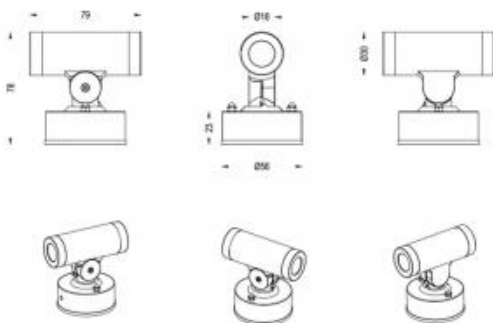

## TALO U&D

Available colors:

- 592-W11
- 592-B11
- 592-GR11
- 592-DGR11

Beam angle:	15° 40°
LED Color:	3000K
LED power:	10,5W
System Power:	10,5W
CRI:	80
Lumen output:	200lm (6000K) 166lm (3000K)
Material:	die-casting powder coating aluminum
Location:	Exterior
Fixation:	Ceiling
Installation:	Surface
Product dimension:	56x78x79mm
Input:	24V DC
IP:	65
Class:	I
PC Cover:	PC T=3,5mm

<https://uni-luce.com>

+39 339 505 5880

[info@uni-luce.com](mailto:info@uni-luce.com)

Via Monselice, 26, 20832 Desio

MB, Italy

TALO is a tiny wall lamp with adjustable head is designed specially to create unique lighting effects for the landscape. Best choice for the auxiliary enlightening. The TALO family is presented in 2 versions: downlight and up&down. Both lamps can appear in different colors for choice.