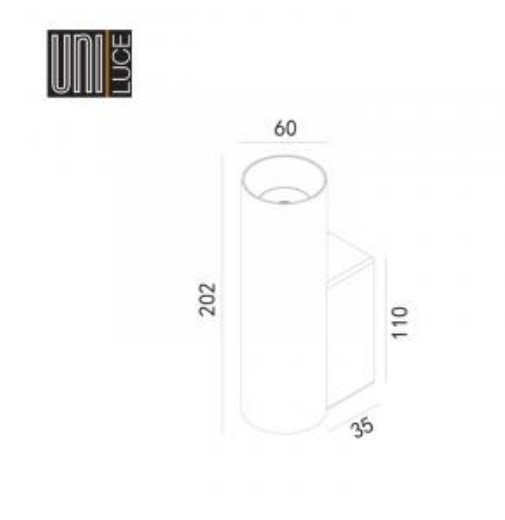

## TEMA

Available colors:	<input type="radio"/> 447-W8 <input checked="" type="radio"/> 447-B8
Beam angle:	15° 47°
LED Color:	3000K
LED power:	6,8W
System Power:	8W
CRI:	80
Lumen output:	657lm
Location:	Interior
Fixation:	Wall
Installation:	Surface
Product dimension:	60x35x202mm
Input:	100-240V 50\60Hz
IP:	20
Class:	I
DIM Option:	ON/OFF TRIAC