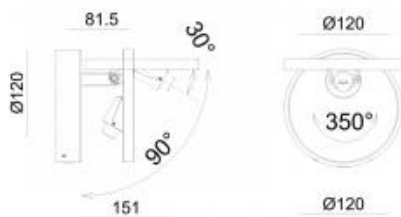

<https://uni-luce.com>

+39 339 505 5880

info@uni-luce.com

Via Monselice, 26, 20832 Desio

MB, Italy

TEN

Available colors:

○ 354-WW8

● 354-BB8

○ 354-WB8

◐ 354-BG8

○ 354-CH8

Beam angle:

L°

LED Color:

2700K 3000K 4000K

LED power:

6,5W

System Power:

7,8W 900lm

CRI:

90

Location:

Interior

Fixation:

Wall

Installation:

Surface

Product dimension:

120x81,5mm

Input:

100-240V 50\60Hz

IP:

40

Class:

I

DIM Option:

ON/OFF TRIAC