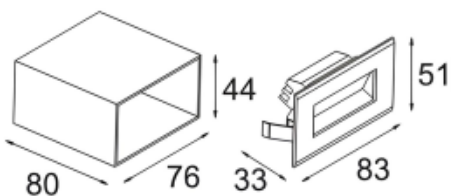

<https://uni-luce.com>
+39 339 505 5880
info@uni-luce.com

Via Monselice, 26, 20832 Desio
MB, Italy

ZAX 3

Available colors:

○ 20069-W2

● 20069-B2

○ 20069-S2

Beam angle:

120°

LED Color:

2700K 3000K 4000K 6000K

System Power:

4x0.5W

CRI:

90

Material:

aluminium

Location:

Interior Exterior lamps

Installation:

Recessed Wall

Product dimension:

83x51x33mm

Input:

220-240V 50/60HZ

IP:

65

Class:

III

DIM Option:

TD

IK:

08