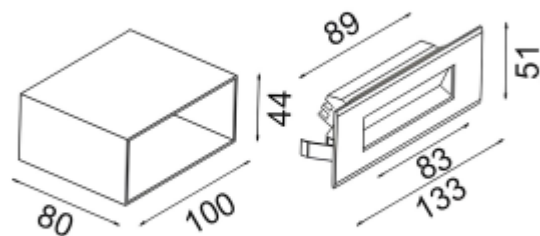

● 20069-B3

● 20069-S3

Beam angle: 120°

LED Color: 2700K 3000K 4000K 6000K

System Power: 6x0.5W

CRI: 90

Material: aluminium

Location: Interior Exterior lamps

Installation: Recessed Wall

Product dimension: 133x51mm

Input: 220-240V 50/60HZ

IP: 65

Class: III

DIM Option: TD

IK: 08

<https://uni-luce.com>