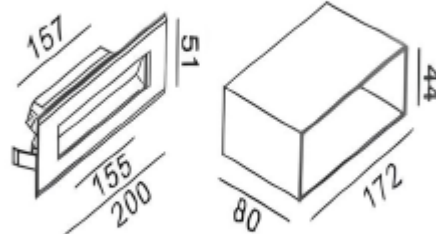

● 20069-B6

○ 20069-S6

Beam angle: 120°

LED Color: 2700K 3000K 4000K 6000K

System Power: 12x0.5W

CRI: 90

Material: aluminium

Location: Interior Exterior lamps

Installation: Recessed Wall

Product dimension: 200x51mm

Input: 220-240V 50/60HZ

IP: 65

Class: III

DIM Option: TD

IK: 08

<https://uni-luce.com>