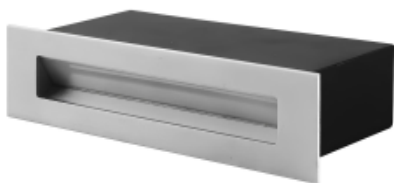

● 20069-B6

○ 20069-S6

Beam angle: 120°

LED Color: 2700K 3000K 4000K 6000K

System Power: 12x0.5W

CRI: 90

Material: aluminium

Location: Interior Exterior lamps

Installation: Recessed Wall

Product dimension: 200x51mm

Input: 220-240V 50/60HZ

IP: 65

Class: III

DIM Option: TD

IK: 08

<https://uni-luce.com>

+39 339 505 5880

info@uni-luce.com

Via Monselice, 26, 20832 Desio

MB, Italy

TILT is a family of wall recessed step light solutions , offering a toolset of lighting effects for small to large projects. This comprehensive collection of water- and shock-resistant lighting fixtures is suitable for every setting, both indoor and outdoor.