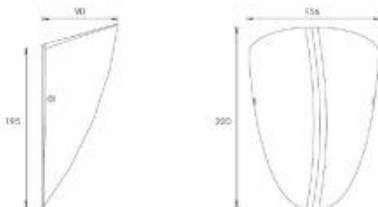

Fixation: Wall

Installation: Surface

Product dimension: 195x90x156x220mm

Input: 220-240V 50\60Hz 24V DC

IP: 54

Class: II

Light Window: tempered glass, T=3,5mm

Front cover: die-casting powder coated aluminium

<https://uni-luce.com>

+39 339 505 5880

info@uni-luce.com

Via Monselice, 26, 20832 Desio

MB, Italy

The TORCIA is available as an up lighting fixture for wall surface applications. These shell-shaped fixture comes into 2 choices of power: 6W or 12W. TORCIA is available in black, aluminium grey or our dark grey colour which makes the TORCIA look very beautiful on a white wall. Vertical stripes on the surface provides more decorative effect for the product.