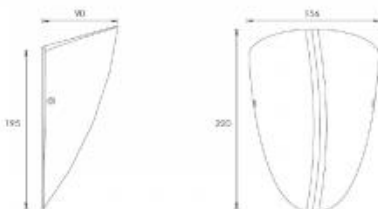

Fixation: Wall

Installation: Surface

Product dimension: 195x90x156x220mm

Input: 220-240V 50\60Hz 24V DC

IP: 54

Class: II

Light Window: tempered glass, T=3,5mm

Front cover: die-casting powder coated aluminium

<https://uni-luce.com>

+39 339 505 5880

info@uni-luce.com

Via Monselice, 26, 20832 Desio

MB, Italy

The TORCIA is available as an up lighting fixture for wall surface applications. These shell-shaped fixture comes into 2 choices of power: 6W or 12W. TORCIA is available in black, aluminium grey or our dark grey colour which makes the TORCIA look very beautiful on a white wall. Vertical stripes on the surface provides more decorative effect for the product.