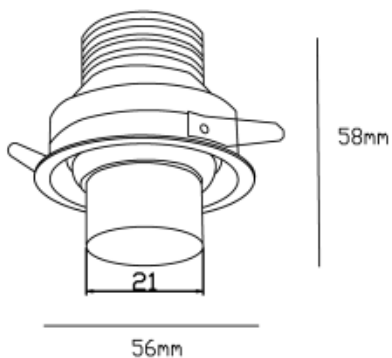

Beam angle:	20-50°
LED Color:	2700K 3000K 4000K 6000K
System Power:	3W
CRI:	90
Lumen output:	201lm
Material:	aluminium
Location:	Interior
Fixation:	Ceiling
Installation:	Recessed
Product dimension:	diam56x58mm
Cut hole size:	diam50mm
Input:	220-240V 50/60HZ
IP:	20
Class:	III
DIM Option:	DALI TRIAC 1-10V DTW