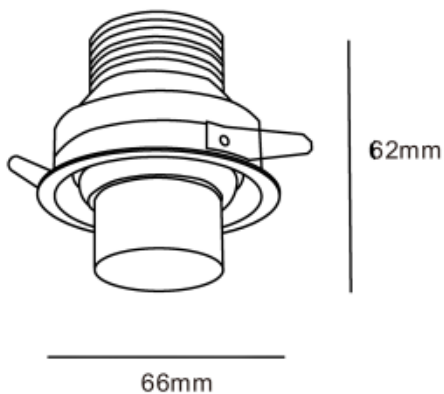

## UFO 9 L ZOOM ADJUST

Available colors:

- 20042-WW5AD
- 20042-BW5AD
- 20042-WB5AD
- 20042-WG5AD
- 20042-BG5AD

Beam angle: 20-50°  
LED Color: 2700K 3000K 4000K 6000K  
System Power: 5W  
CRI: 90  
Lumen output: 325lm  
Material: aluminium  
Location: Interior  
Fixation: Ceiling  
Installation: Recessed  
Product dimension: diam66x62mm  
Cut hole size: diam60mm  
Input: 220-240V 50/60HZ  
IP: 20  
Class: III  
DIM Option: DALI TRIAC 1-10V DTW