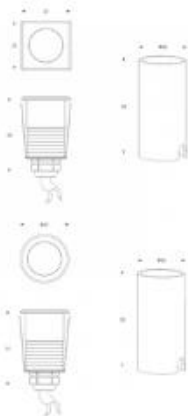

<https://uni-luce.com>
+39 339 505 5880
info@uni-luce.com

Via Monselice, 26, 20832 Desio
MB, Italy

UNIQUE M RO

Available colors:	○ 413-SS2VD
Beam angle:	20°
LED Color:	3000K 6000K
System Power:	1x2W
Lumen output:	1351lm (6000K) 148lm (3000K)
Material:	aluminium anodized finishing
Location:	Exterior
Fixation:	Ingroud
Product dimension:	27x53mm
Input:	3V DC
IP:	67
Class:	II
Glass:	PMMA, T=2mm
Front cover:	SUS316 stainless steel

<https://uni-luce.com>

+39 339 505 5880

info@uni-luce.com

Via Monselice, 26, 20832 Desio

MB, Italy

Miniature series of inground type UNIQUE comes in 2 dimensions 1W and 2W.