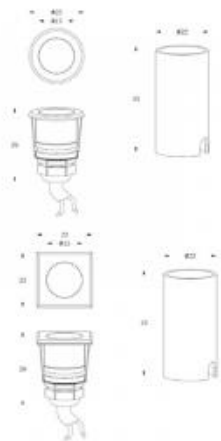

<https://uni-luce.com>
+39 339 505 5880
info@uni-luce.com

Via Monselice, 26, 20832 Desio
MB, Italy

UNIQUE S RO

Available colors:	○ 413-SS1VD
Beam angle:	20°
LED Color:	3000K 6000K
System Power:	1x1W
Lumen output:	66lm (6000K) 58lm (3000K)
Material:	aluminium anodized finishing
Location:	Exterior
Fixation:	Inground
Product dimension:	23x43mm
Input:	3V DC
IP:	67
Class:	II
Glass:	PMMA, T=2mm
Front cover:	SUS316 stainless steel

<https://uni-luce.com>

+39 339 505 5880

info@uni-luce.com

Via Monselice, 26, 20832 Desio

MB, Italy

Miniature series of inground type UNIQUE comes in 2 dimensions 1W and 2W.