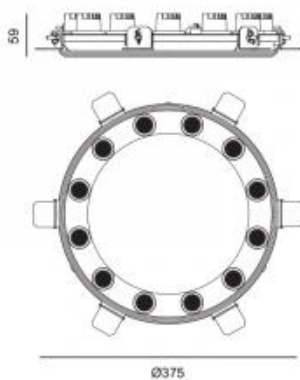

<https://uni-luce.com>
+39 339 505 5880
info@uni-luce.com

Via Monselice, 26, 20832 Desio
MB, Italy

UNIVERSE 12

Available colors:	○ 631-WB32
Beam angle:	12° 24° 36°
LED Color:	2700K 3000K 4000K
LED power:	12 2,2W
System Power:	32W
CRI:	90
Lumen output:	1770lm
Material:	aluminium
Location:	Interior
Fixation:	Ceiling
Installation:	Recessed
Product dimension:	375x59mm
Cut hole size:	310mm
Input:	220-240V 50\60Hz
IP:	20
Class:	I
DIM Option:	ON/OFF DALI TRIAC