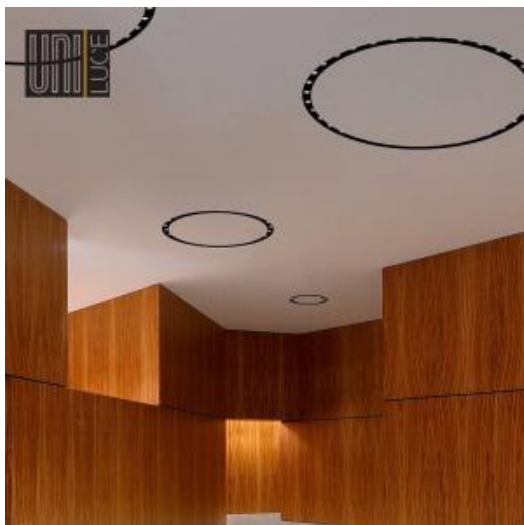

## UNIVERSE 24

Available colors:	○ 631-WB65
Beam angle:	12° 24° 36°
LED Color:	2700K 3000K 4000K
LED power:	24 2,2W
System Power:	65W
CRI:	90
Lumen output:	3550lm
Material:	aluminium
Location:	Interior
Fixation:	Ceiling
Installation:	Recessed
Product dimension:	680x59mm
Cut hole size:	615mm
Input:	220-240V 50\60Hz
IP:	20
Class:	I
DIM Option:	ON/OFF DALI TRIAC

<https://uni-luce.com>

+39 339 505 5880

[info@uni-luce.com](mailto:info@uni-luce.com)

Via Monselice, 26, 20832 Desio

MB, Italy

Uniform aureole light from UNIVERSE is the best choice for your living room or bedroom. The light source is installed deeply in the lamp, providing absolutely anti-glare light effect. 3 sizes are available for choice.