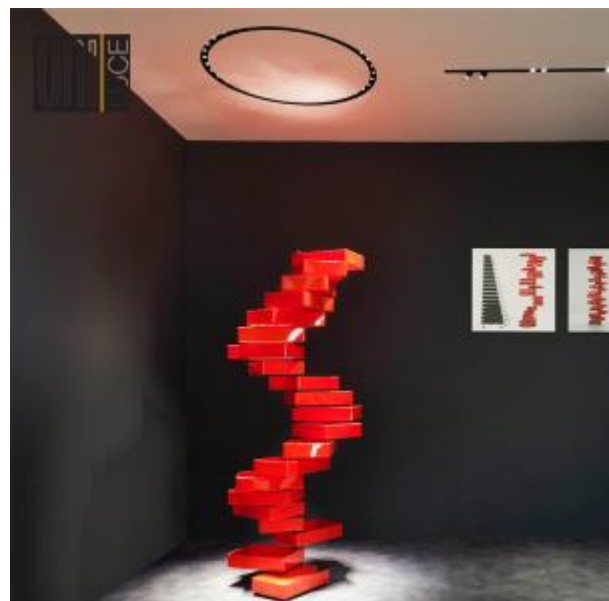

<https://uni-luce.com>
+39 339 505 5880
info@uni-luce.com

Via Monselice, 26, 20832 Desio
MB, Italy

UNIVERSE 36

Available colors:	○ 631-WB97
Beam angle:	12° 24° 36°
LED Color:	2700K 3000K 5000K
LED power:	36 2,2W
System Power:	97W
CRI:	90
Lumen output:	5320lm
Material:	aluminium
Location:	Interior
Fixation:	Ceiling
Installation:	Recessed
Product dimension:	985x59mm
Cut hole size:	920mm
Input:	220-240V 50\60Hz
IP:	20
Class:	I
DIM Option:	ON/OFF DALI TRIAC

<https://uni-luce.com>

+39 339 505 5880

info@uni-luce.com

Via Monselice, 26, 20832 Desio

MB, Italy

Uniform aureole light from UNIVERSE is the best choice for your living room or bedroom. The light source is installed deeply in the lamp, providing absolutely anti-glare light effect. 3 sizes are available for choice.