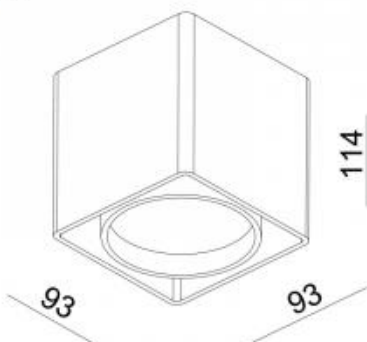

○ 360-W9SQ

● 360-B9SQ

● 360-GR9SQ

● 360-G9SQ

Available colors:

Beam angle: 35° 46°

LED Color: 2700K 3000K 4000K 5000K

LED power: 8,9W

System Power: 9,5W

Lumen output: 1173lm

Location: Interior

Fixation: Ceiling

Installation: Surface

Product dimension: 93x93x114mm

Input: 220-240V 50/60HZ

IP: 20

Class: III

CRI: 90

DIM options: ON/OFF TRIAC