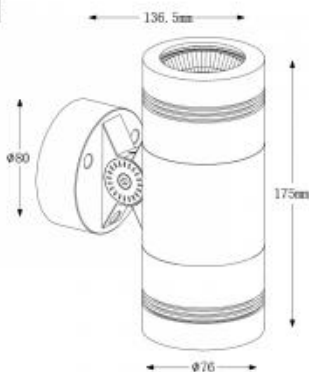

<https://uni-luce.com>
+39 339 505 5880
info@uni-luce.com

Via Monselice, 26, 20832 Desio
MB, Italy

VECTOR

Available colors:

- 593-W21
- 593-B21
- 593-GR21
- 593-DGR21

Beam angle:	18° 38° 60°
LED Color:	3000K
LED power:	16W
System Power:	21W
CRI:	80
Lumen output:	932lm (6000K) 845lm (3000K)
Material:	die-casting powder coating aluminum
Location:	Exterior
Fixation:	Wall
Installation:	Surface
Product dimension:	56x78x61mm
Input:	24V DC 220-240V
IP:	65
Class:	I

<https://uni-luce.com>

+39 339 505 5880

info@uni-luce.com

Via Monselice, 26, 20832 Desio

MB, Italy

Flexible, subtle, elegant and powerful: these are the keywords that describe the stunning wall lamp VECTOR perfectly. Despite its low profile appearance, VECTOR excels in light output and quality, ideal for walkway lighting or other landscape applications. VECTOR is easy and flexible to use thanks to the adjustable head, designed to provide anti-glare effect.