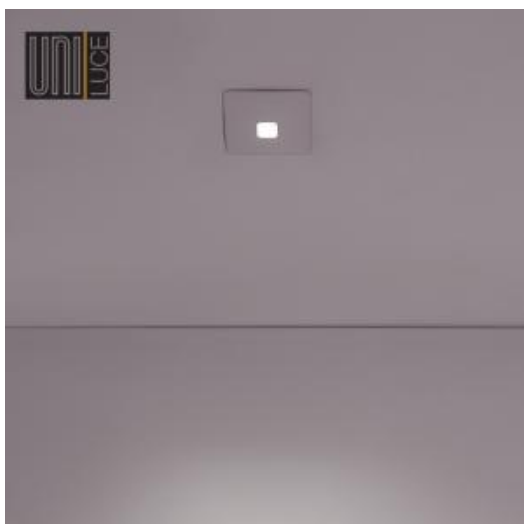

<https://uni-luce.com>
+39 339 505 5880
info@uni-luce.com

Via Monselice, 26, 20832 Desio
MB, Italy

VEGA SQ

Available colors:

- ☐ 543-W3RO
- ☒ 543-B3RO
- ☐ 543-CH3RO

Beam angle:

L°

LED Color:

2700K 3000K 4000K

LED power:

2W

System Power:

3W, 700mA

CRI:

90

Lumen output:

210lm

Material:

aluminium, PC, glass

Location:

Interior

Fixation:

Wall

Installation:

Recessed

Product dimension:

32x58mm

Cut hole size:

44mm

Input:

220-240V 50\60Hz

IP:

54

Class:

I