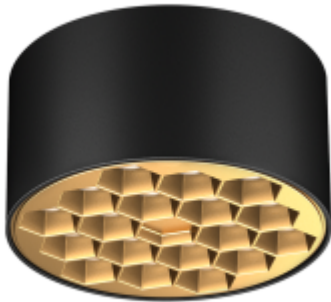

## VISTA 12 M

Available colors:

○ 20117-WW12-95

◐ 20117-BB12-95

○ 20117-WB12-95

◐ 20117-BG12-95

Beam angle: 90°  
LED Color: 2700K 3000K 4000K 6000K  
System Power: 12W  
CRI: 90  
Lumen output: 1062lm  
Material: aluminium  
Location: Interior  
Fixation: Ceiling  
Installation: Surface  
Product dimension: D95xH55mm  
Input: 220-240V 50/60HZ  
IP: 20  
Class: II  
DIM Option: DALI TRIAC 1-10V DTW

Thanks to deeply installed LED chips, the lamp gives comfortable light effect without glare.