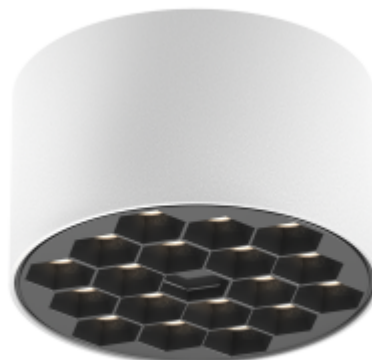

## VISTA 12 M

Available colors:

○ 20117-WW12-95

◐ 20117-BB12-95

○ 20117-WB12-95

◐ 20117-BG12-95

Beam angle: 90°  
LED Color: 2700K 3000K 4000K 6000K  
System Power: 12W  
CRI: 90  
Lumen output: 1062lm  
Material: aluminium  
Location: Interior  
Fixation: Ceiling  
Installation: Surface  
Product dimension: D95xH55mm  
Input: 220-240V 50/60HZ  
IP: 20  
Class: II  
DIM Option: DALI TRIAC 1-10V DTW

<https://uni-luce.com>

+39 339 505 5880

[info@uni-luce.com](mailto:info@uni-luce.com)

Via Monselice, 26, 20832 Desio

MB, Italy

VISTA is a brand new design, inspired by natural honeycomb, offering a multitude of lighting solutions. VISTA family comes in 4 sizes from min. D73mm with 7W up to D153mm with 30W.

Thanks to deeply installed LED chips, the lamp gives comfortable light effect without glare.