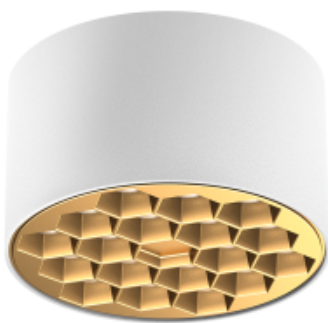

## VISTA 12 M

Available colors:

○ 20117-WW12-95

◐ 20117-BB12-95

○ 20117-WB12-95

◐ 20117-BG12-95

Beam angle: 90°  
LED Color: 2700K 3000K 4000K 6000K  
System Power: 12W  
CRI: 90  
Lumen output: 1062lm  
Material: aluminium  
Location: Interior  
Fixation: Ceiling  
Installation: Surface  
Product dimension: D95xH55mm  
Input: 220-240V 50/60HZ  
IP: 20  
Class: II  
DIM Option: DALI TRIAC 1-10V DTW

Thanks to deeply installed LED chips, the lamp gives comfortable light effect without glare.