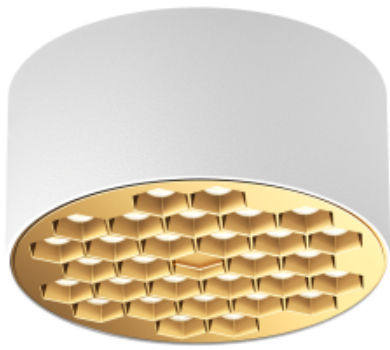

<https://uni-luce.com>
+39 339 505 5880
info@uni-luce.com

Via Monselice, 26, 20832 Desio
MB, Italy

VISTA 20 L

Available colors:

- 20118-WW20-120
- 20118-WW20-120
- 20118-BB20-120
- 20118-WB20-120
- 20118-BG20-120

Beam angle: 30°
LED Color: 2700K 3000K 4000K 6000K
System Power: 20W
CRI: 90
Lumen output: 1907lm
Material: aluminium
Location: Interior
Fixation: Ceiling
Installation: Surface
Product dimension: D123xH60mm
Input: 220-240V 50/60HZ
IP: 20
Class: II
DIM Option: DALI TRIAC 1-10V DTW

<https://uni-luce.com>

+39 339 505 5880

info@uni-luce.com

Via Monselice, 26, 20832 Desio

MB, Italy

VISTA is a brand new design, inspired by natural honeycomb, offering a multitude of lighting solutions. VISTA family comes in 4 sizes from min. D73mm with 7W up to D153mm with 30W.

Thanks to deeply installed LED chips, the lamp gives comfortable light effect without glare.