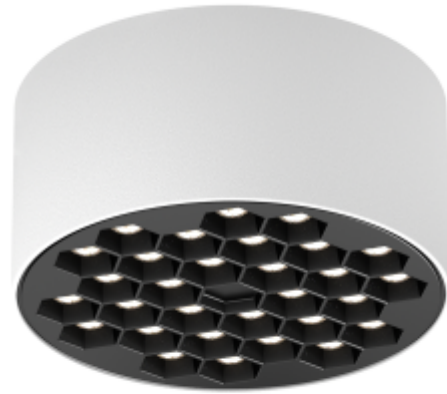

<https://uni-luce.com>
+39 339 505 5880
info@uni-luce.com

Via Monselice, 26, 20832 Desio
MB, Italy

VISTA 20 L

Available colors:

- 20118-WW20-120
- 20118-WW20-120
- 20118-BB20-120
- 20118-WB20-120
- 20118-BG20-120

Beam angle: 30°
LED Color: 2700K 3000K 4000K 6000K
System Power: 20W
CRI: 90
Lumen output: 1907lm
Material: aluminium
Location: Interior
Fixation: Ceiling
Installation: Surface
Product dimension: D123xH60mm
Input: 220-240V 50/60HZ
IP: 20
Class: II
DIM Option: DALI TRIAC 1-10V DTW

<https://uni-luce.com>

+39 339 505 5880

info@uni-luce.com

Via Monselice, 26, 20832 Desio

MB, Italy

VISTA is a brand new design, inspired by natural honeycomb, offering a multitude of lighting solutions. VISTA family comes in 4 sizes from min. D73mm with 7W up to D153mm with 30W.

Thanks to deeply installed LED chips, the lamp gives comfortable light effect without glare.