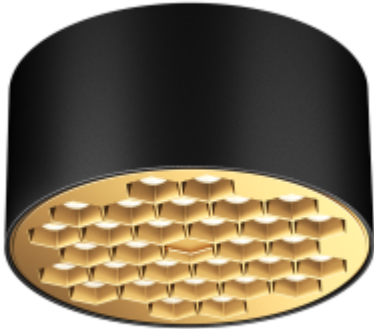

<https://uni-luce.com>
+39 339 505 5880
info@uni-luce.com

Via Monselice, 26, 20832 Desio
MB, Italy

VISTA 20 L

Available colors:

- 20118-WW20-120
- 20118-WW20-120
- 20118-BB20-120
- 20118-WB20-120
- 20118-BG20-120

Beam angle: 30°
LED Color: 2700K 3000K 4000K 6000K
System Power: 20W
CRI: 90
Lumen output: 1907lm
Material: aluminium
Location: Interior
Fixation: Ceiling
Installation: Surface
Product dimension: D123xH60mm
Input: 220-240V 50/60HZ
IP: 20
Class: II
DIM Option: DALI TRIAC 1-10V DTW

<https://uni-luce.com>

+39 339 505 5880

info@uni-luce.com

Via Monselice, 26, 20832 Desio

MB, Italy

VISTA is a brand new design, inspired by natural honeycomb, offering a multitude of lighting solutions. VISTA family comes in 4 sizes from min. D73mm with 7W up to D153mm with 30W.

Thanks to deeply installed LED chips, the lamp gives comfortable light effect without glare.