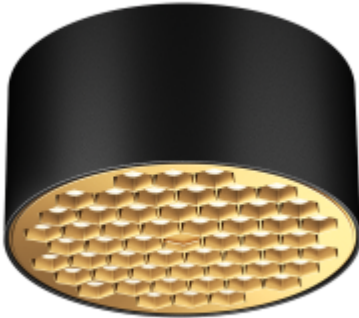

<https://uni-luce.com>
+39 339 505 5880
info@uni-luce.com

Via Monselice, 26, 20832 Desio
MB, Italy

VISTA 7 S

Available colors:

- 20119-WW30-150
- 20119-WW30-150
- 20119-BB30-150
- 20119-WB30-150
- 20119-BG30-150

Beam angle: 30°
LED Color: 2700K 3000K 4000K 6000K
System Power: 30W
CRI: 90
Lumen output: 2977lm
Material: aluminium
Location: Interior
Fixation: Ceiling
Installation: Surface
Product dimension: D153xH65mm
Input: 220-240V 50/60HZ
IP: 20
Class: II
DIM Option: DALI TRIAC 1-10V DTW