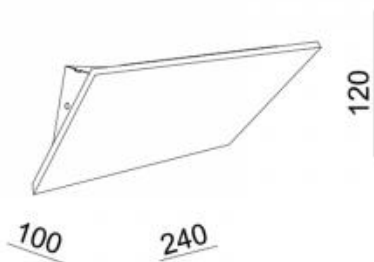

<https://uni-luce.com>

+39 339 505 5880

info@uni-luce.com

Via Monselice, 26, 20832 Desio

MB, Italy

WING L

Available colors:

○ 359-W8

● 359-B8

○ 359-CH8

● 359-G8

Beam angle:

L°

LED Color:

2700K 3000K 4000K

LED power:

6,5W

System Power:

8W 350mA

CRI:

90

Lumen output:

790lm

Location:

Interior

Fixation:

Wall

Installation:

Surface

Product dimension:

100x240x120mm

Input:

100-240V 50\60Hz

IP:

40

Class:

I

DIM Option:

ON/OFF TRIAC