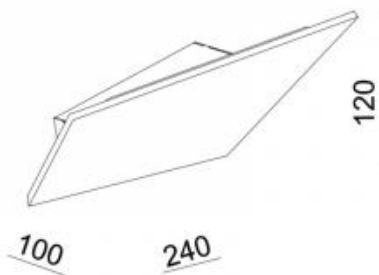

<https://uni-luce.com>
+39 339 505 5880
info@uni-luce.com

Via Monselice, 26, 20832 Desio
MB, Italy

WING R

Available colors:

- ☐ 358-W8
- ☒ 358-B8
- ☐ 358-CH8
- ☐ 358-G8

Beam angle:

L°

LED Color:

2700K 3000K 4000K

LED power:

6,5W

System Power:

8W 350mA

CRI:

90

Lumen output:

790lm

Location:

Interior

Fixation:

Wall

Installation:

Surface

Product dimension:

100x240x120mm

Input:

100-240V 50\60Hz

IP:

40

Class:

I

DIM Option:

ON/OFF TRIAC