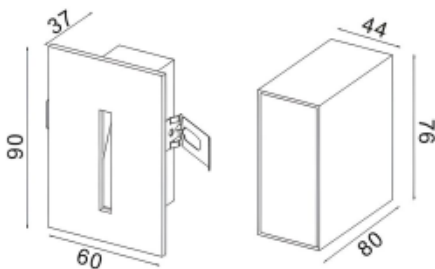

● 20070-B3

○ 20070-S3

Beam angle: 30°

LED Color: 2700K 3000K 4000K 6000K

System Power: 3W

CRI: 90

Material: aluminium

Location: Interior Exterior lamps

Installation: Recessed Wall

Product dimension: 60x90x37mm

Input: 220-240V 50/60HZ

IP: 65

Class: III

DIM Option: TD

IK: 08

<https://uni-luce.com>