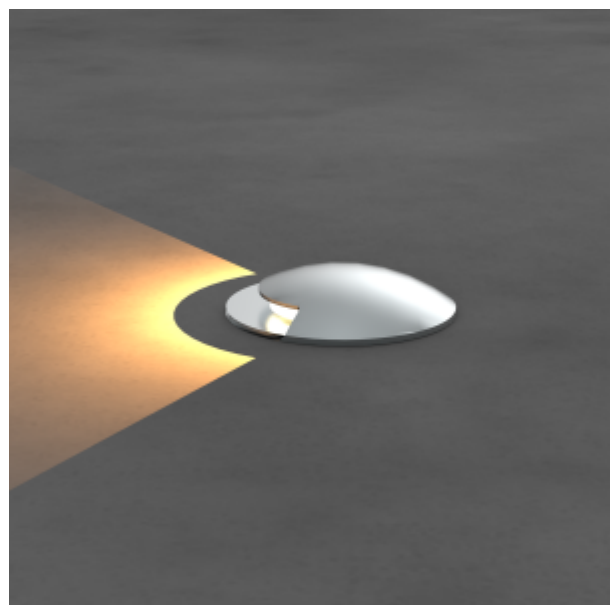

Available colors:

○ 20223-SS3-R1

Beam angle:

°

LED Color:

2700K 3000K 4000K

System Power:

3W

CRI:

90

Lumen output:

26lm

Material:

SUS316L stainless steel

Location:

Exterior

Fixation:

Inground

Product dimension:

diam57x86mm

Cut hole size:

diam47mm

Input:

24V DC 50\60Hz

IP:

67

Class:

III

DIM Option:

PWM

IK:

08