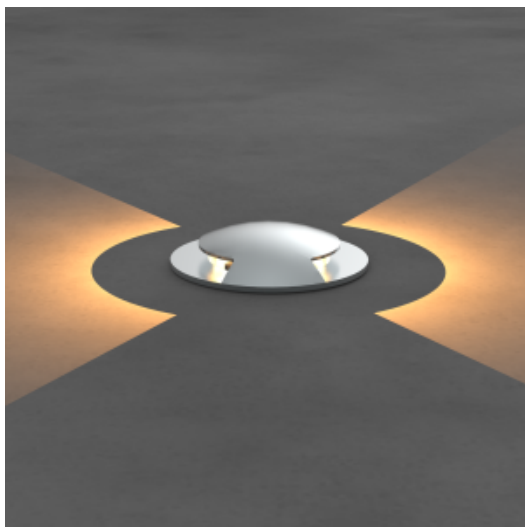

Exterior

Fixation:

Inground

Product dimension:

diam57x86mm

Cut hole size:

diam47mm

Input:

08

<https://uni-luce.com>

+39 339 505 5880

[info@uni-luce.com](mailto:info@uni-luce.com)

Via Monselice, 26, 20832 Desio

MB, Italy

ZENON is a family of wall and floor solutions , offering a toolset of lighting effects for small to large projects. This comprehensive collection of water- and shock-resistant lighting fixtures is suitable for every setting, both indoor and outdoor.