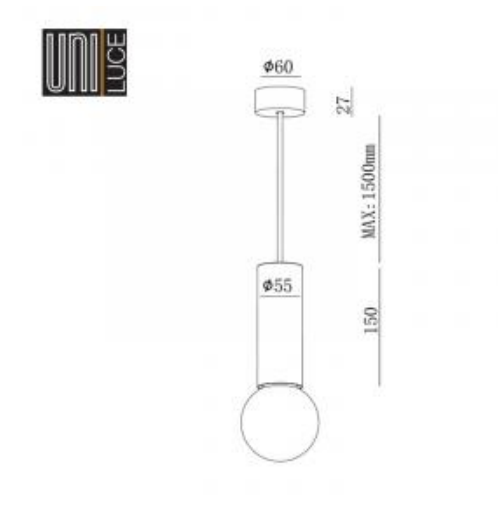

○ 435-W20

● 435-B20

● 435-G20

Available colors:

Beam angle:

L°

System Power:

(E27)1x20W

Location:

Interior

Fixation:

Ceiling

Installation:

Suspended

Product dimension:

65x150mm max1500mm

Input:

220-240V 50\60Hz

IP:

20

Class:

I