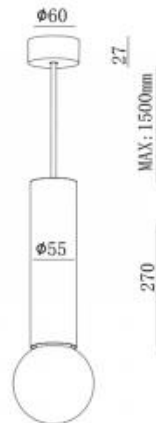

## THORN-270 E27

Available colors:

○ 435-W20-LO

● 435-B20-LO

● 435-G20-LO

Beam angle:

L°

System Power:

(E27)1x20W

Location:

Interior

Fixation:

Ceiling

Installation:

Suspended

Product dimension:

65x270mm max1500mm

Input:

220-240V 50\60Hz

IP:

20

Class:

I

<https://uni-luce.com>

+39 339 505 5880

[info@uni-luce.com](mailto:info@uni-luce.com)

Via Monselice, 26, 20832 Desio

MB, Italy

Brand new idea of suspended lamps ZOOM is coming in 2 versions: ZOOM THORN and ZOOM E27. The lamps can be used alone or in a group for better decorative effect. ZOOM E27 creates amazing vintage atmosphere, giving essential detail for the interior design in the room. Both series are available in black, white and gold colors.