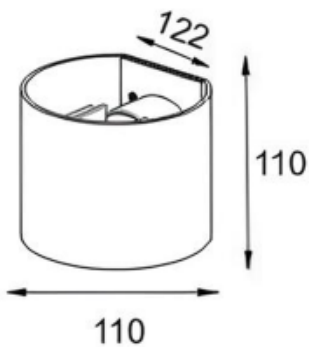

<https://uni-luce.com>

+39 339 505 5880

info@uni-luce.com

Via Monselice, 26, 20832 Desio

MB, Italy

ZORRO 10 RO UD

Available colors:

○ 20070-W10

● 20070-B10

○ 20070-S10

Beam angle:

°

LED Color:

2700K 3000K 4000K 6000K

System Power:

11W

CRI:

90

Material:

aluminium

Location:

Exterior lamps

Fixation:

Exterior

Installation:

Wall surface

Product dimension:

diam122x110mm

Input:

220-240V 50/60HZ

IP:

65

Class:

III

DIM Option:

TD

IK:

08