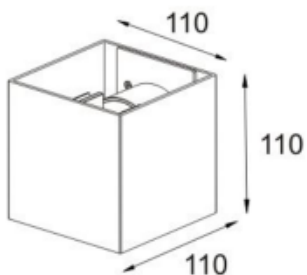

<https://uni-luce.com>

+39 339 505 5880

info@uni-luce.com

Via Monselice, 26, 20832 Desio

MB, Italy

ZORRO 10 RO UD

Available colors:

○ 20071-W10

● 20071-B10

○ 20071-S10

Beam angle:

°

LED Color:

2700K 3000K 4000K 6000K

System Power:

11W

CRI:

90

Material:

aluminium

Location:

Exterior lamps

Fixation:

Exterior

Installation:

Wall surface

Product dimension:

110x110x110mm

Input:

220-240V 50/60HZ

IP:

65

Class:

III

DIM Option:

TD

IK:

08