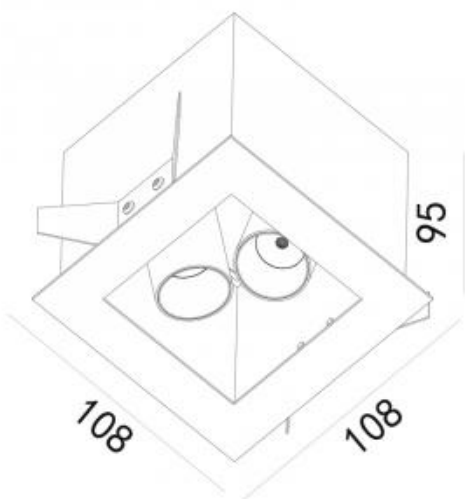

<https://uni-luce.com>
+39 339 505 5880
info@uni-luce.com

Via Monselice, 26, 20832 Desio
MB, Italy

ACCENT

Available colors:

- 427-W10
- 427-B10
- 427-GR10

Beam angle:	13° 16° 30° 46°
LED Color:	2700K 3000K 4000K
LED power:	8W
Lamp Power:	10W 350mA
CRI:	80
Lamp Lumen:	866lm
Location:	Interior
Fixation:	Ceiling
Installation:	Recessed
Product dimension:	108x108x95mm
Cut hole size:	100x100mm
Input:	220-240V 50/60HZ
IP:	20
Class:	III
DIM Option:	ON/OFF DALI TRIAC 1-10V

<https://uni-luce.com>

+39 339 505 5880

info@uni-luce.com

Via Monselice, 26, 20832 Desio

MB, Italy

The ACCENT is available in two types of mounting boxes: narrow and high, as a result, lamps could be completely hidden or focused from outside. Both versions are available in trim and trimless versions. This fitting offers enough space for different modules being able to point at different directions, all from within the same hole in your ceiling, making it very discreet. . Intended in the first place to be functional lighting, this contemporary design pokes a little fun at its surroundings at the same time. The black background in the fitting creates the illusion of an unfathomable unendingness around the light source. The magnetic mounting of the modules makes it easy to quickly adapt the lighting to a new setting.