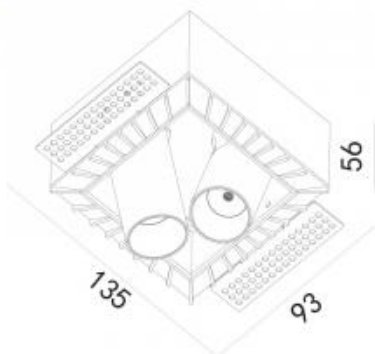

<https://uni-luce.com>
+39 339 505 5880
info@uni-luce.com

Via Monselice, 26, 20832 Desio
MB, Italy

ACCENT A TRIMLESS

Available colors:

○ 428-W10TR

● 428-B10TR

● 428-GR10TR

Beam angle:

13° 16° 30° 46°

LED Color:

2700K 3000K 4000K

LED power:

8W

Lamp Power:

10W 350mA

CRI:

80

Lamp Lumen:

866lm

Location:

Interior

Fixation:

Ceiling

Installation:

Recessed

Product dimension:

135x93x56mm

Cut hole size:

135x100mm

Input:

220-240V 50/60HZ

IP:

20

Class:

III

DIM Option:

ON/OFF DALI TRIAC 1-10V