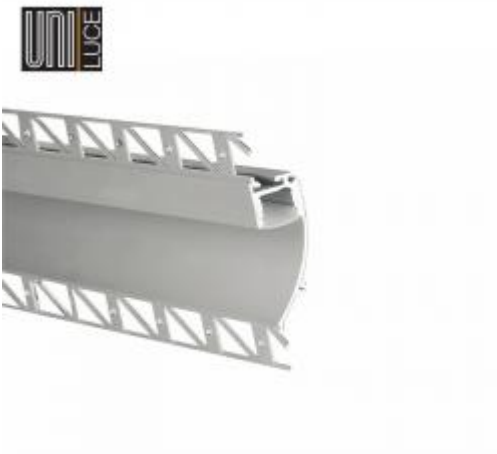

<https://uni-luce.com>

+39 339 505 5880

info@uni-luce.com

Via Monselice, 26, 20832 Desio

MB, Italy

AL PROFILE GYPS UNI-G-13x85

Available colors:

○ UNI-G-13x85-W

● UNI-G-13x85-B

○ UNI-G-13x85-S

Beam angle:

0°

Material:

aluminium

Location:

Interior

Installation:

Recessed

Product dimension:

13 x 85 mm

Diffuser transmittance:

85%