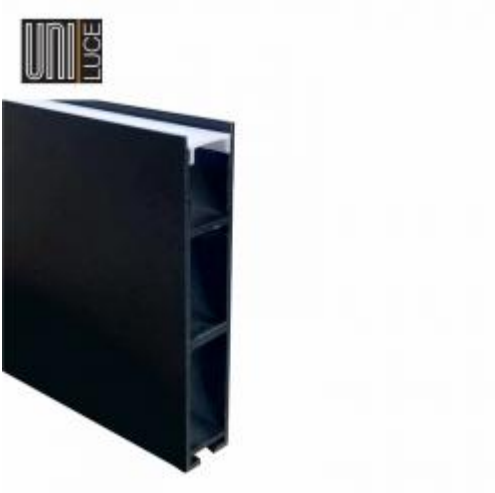

<https://uni-luce.com>

+39 339 505 5880

info@uni-luce.com

Via Monselice, 26, 20832 Desio

MB, Italy

AL PROFILE MIDI UNI-S-18x96,5

Available colors:

UNI-S-18x96,5-W

UNI-S-18x96,5-B

UNI-S-18x96,5-S

Beam angle:

L°

Material:

aluminium

Location:

Interior

Installation:

Surface

Product dimension:

18 x 96,5 x 2500mm

Surface processing:

Anodizing

Diffuser transmittance:

70%